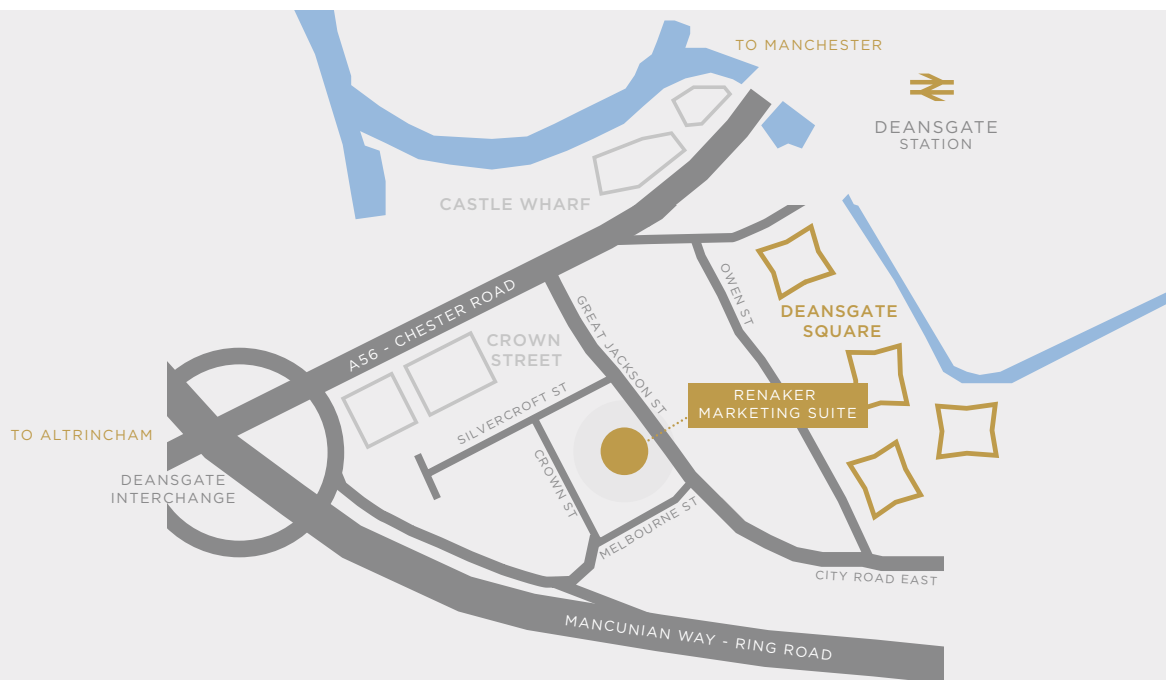

How to find Deansgate Square

MARKETING SUITE:

Great Jackson Street, Manchester M15 4PA

CALL:

0161 711 0605

(+44 161 711 0605)

EMAIL: hello@deansgatesquare.co.uk

OPEN: Seven days a week 10am - 5pm

HOW TO FIND THE MARKETING SUITE:

From Manchester head out of the city on Deansgate which will then turn into the A56 Chester Road. Go past Atlas Bar on your left and The Knott on your right, before taking your second left onto Great Jackson Street. The marketing suite is situated 150 yards down the road on the right.

From the A57(M) Mancunian Way (North) come off at the A56 Altrincham/Trafford Park junction. Go around the roundabout and take the third exit - as if getting back

onto the Ring Road. Immediately stay in the left hand lane and take the second left onto Garwood Street. Take a left onto Great Jackson Street and follow the road until you see the marketing suite on your left.

From Princess Road head north into the city on Medlock Street. With Home on your right hand side, turn left onto City Road East. Follow this road round for approx 400 yards, and you will find the marketing suite on your left hand side.